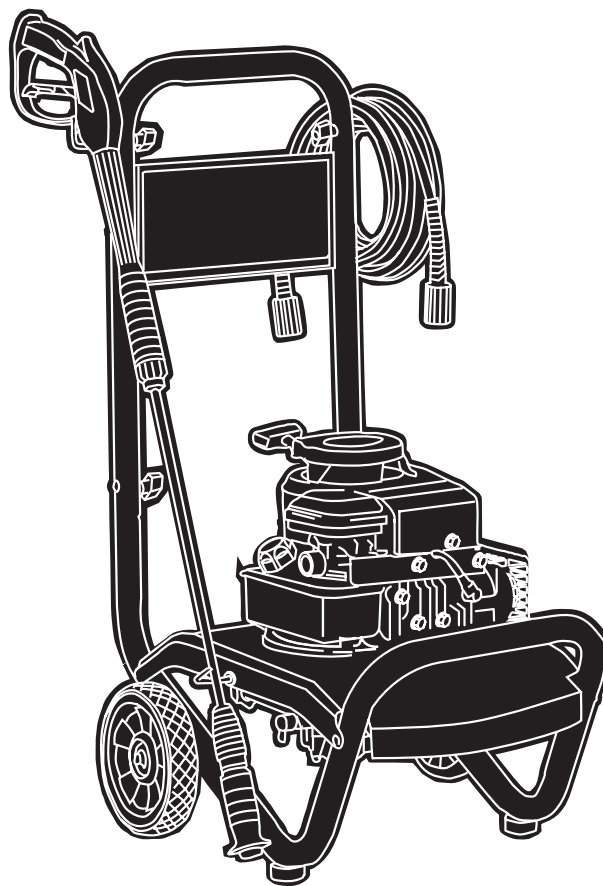

CleanShot™ **2050 PSI**

Illustrated Parts List

Questions? Help is just a moment away!
Preguntas? La ayuda es justa un momento lejos!
Call: **Pressure Washer Helpline**

Llame: **Línea Directa del Lavador a Presión - 1-800-743-4115** M-F 8-5 CT

Model No. 020244-02 (2050 PSI Pressure Washer) Manual No. 197182B Revision - (02/19/2007)

EXPLODED VIEW AND PARTS LIST - MAIN UNIT

Item	Part #	Description
1	192419GS	BASE
2	B194030GS	HANDLE
3	195953GS	ASSY, Billboard
4	196006GS	HOSE
5	B2203GS	KIT, Handle Connector
6	200200GS	ASSY, Pump (see page 3)
	23139GS	Key
	194298GS	Valve, Thermal Relief
7	192525GS	KIT, Pump Mounting Hardware
8	194255GS	KIT, Wheel
	192006GS	Axle
	192050GS	E-Ring
9	192309GS	KIT, Hook, Base
10	194344DGS	ASSY, Wand
11	193609DGS	ORFICE
12	194264GS	KIT, Hook, Handle
13	193482GS	GUN

EXPLODED VIEW AND PARTS LIST - PUMP

Item	Part #	Description
3	200274GS	PLUG, Elastic
7	190578GS	PIN
A	200298GS	KIT, CHECK VALVES
B	200278GS	KIT, WATER INLET
C	200279GS	KIT, CHEMICAL INJECTION
D	200280GS	KIT, HIGH PRESSURE SEALS
E	200281GS	KIT, CHEM INJECT VENTURI
F	200282GS	KIT, PUMP HEAD, ALUM
G	200283GS	KIT, BY-PASS
H	189971GS	KIT, CHEMICAL HOSE