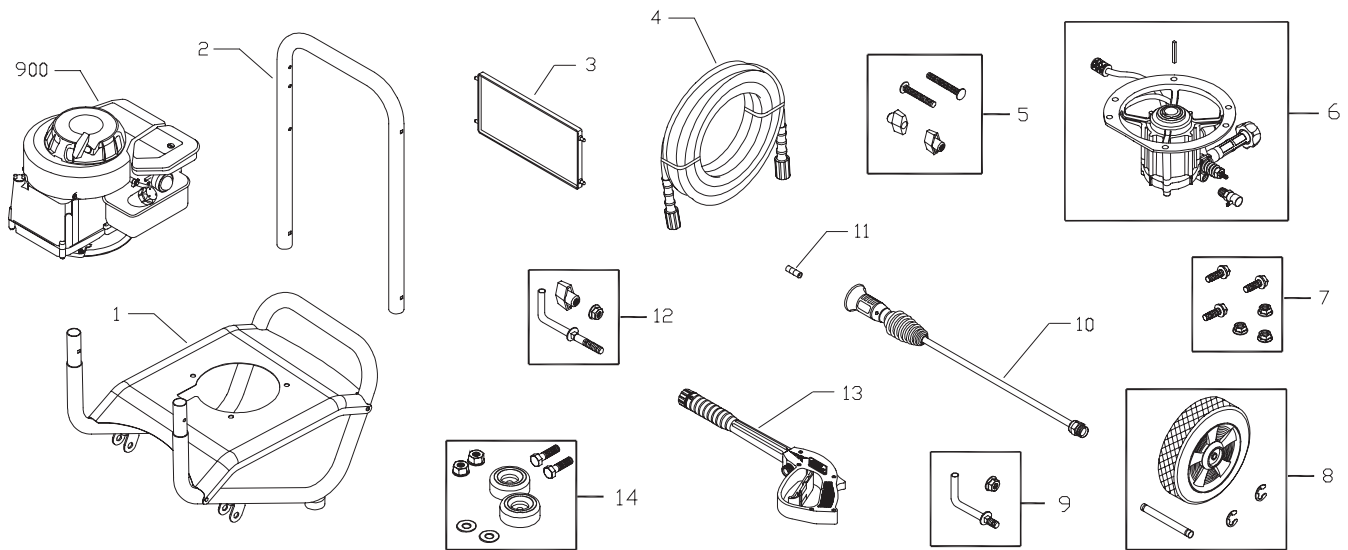

Model No. 020244-02 (2050 PSI Pressure Washer) Manual No. 197182B Revision - (02/19/2007)

EXPLODED VIEW AND PARTS LIST - MAIN UNIT

Item	Part #	Description
1	192419GS	BASE
2	B194030GS	HANDLE
3	195953GS	ASSY, Billboard
4	196006GS	HOSE
5	B2203GS	KIT, Handle Connector
6	200200GS	ASSY, Pump (see page 3)
	23139GS	Key
	194298GS	Valve, Thermal Relief
7	192525GS	KIT, Pump Mounting Hardware
8	194255GS	KIT, Wheel
	192006GS	Axle
	192050GS	E-Ring
9	192309GS	KIT, Hook, Base
10	194344DGS	ASSY, Wand
11	193609DGS	ORFICE
12	194264GS	KIT, Hook, Handle
13	193482GS	GUN

Item	Part #	Description
14	192310GS	KIT, Vibration Mount
900	§	ENGINE

Items Not Illustrated

197182GS	MANUAL, Owners
MS5573	MANUAL, Engine
275034	LABLE, Warning
87815GS	GOGGLES
BB3061BGS	OIL, BOTTLE
194256GS	KIT, Tag/Warning

EXPLODED VIEW AND PARTS LIST - PUMP

Item	Part #	Description
3	200274GS	PLUG, Elastic
7	190578GS	PIN
A	200298GS	KIT, CHECK VALVES
B	200278GS	KIT, WATER INLET
C	200279GS	KIT, CHEMICAL INJECTION
D	200280GS	KIT, HIGH PRESSURE SEALS
E	200281GS	KIT, CHEM INJECT VENTURI
F	200282GS	KIT, PUMP HEAD, ALUM
G	200283GS	KIT, BY-PASS
H	189971GS	KIT, CHEMICAL HOSE

Parts Not Illustrated	
B2384GS	FILTER, Inlet
186452GS	FILTER, Inlet, Bag of 10

NOTE: Item letters A-H are service kits and include all parts shown within the box.