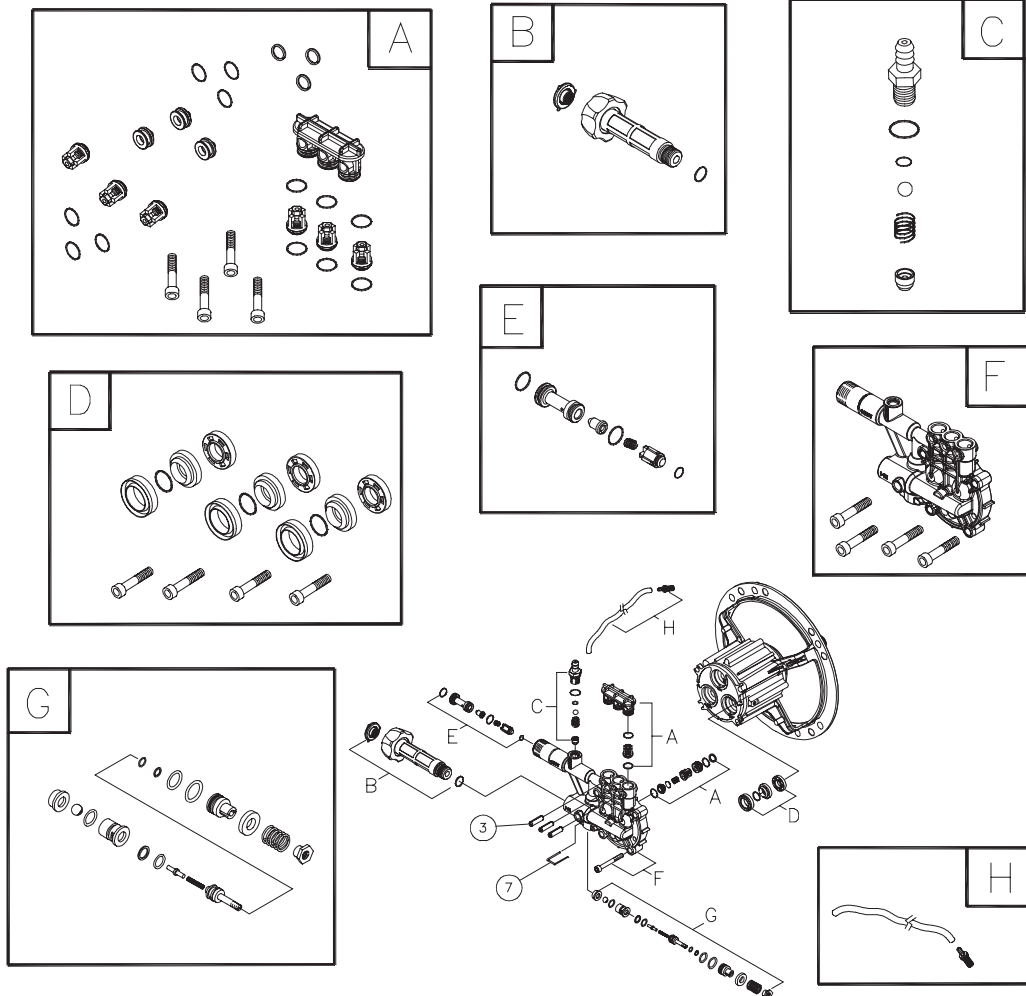

Model No. 020244-02 (2050 PSI Pressure Washer) Manual No. 197182B Revision - (02/19/2007)

EXPLODED VIEW AND PARTS LIST - MAIN UNIT

Item	Part #	Description
1	192419GS	BASE
2	B194030GS	HANDLE
3	195953GS	ASSY, Billboard
4	196006GS	HOSE
5	B2203GS	KIT, Handle Connector
6	200200GS	ASSY, Pump (see page 3)
	23139GS	Key
	194298GS	Valve, Thermal Relief
7	192525GS	KIT, Pump Mounting Hardware
8	194255GS	KIT, Wheel
	192006GS	Axle
	192050GS	E-Ring
9	192309GS	KIT, Hook, Base
10	194344DGS	ASSY, Wand
11	193609DGS	ORFICE
12	194264GS	KIT, Hook, Handle
13	193482GS	GUN

Optional Accessories

5041D	STABILIZER, Fuel
6048	Kit, O-Ring
6039	PUMP SAVER

§ - Contact Engine Manufacturer

Copyright © 2007 Briggs & Stratton Power Products Group, LLC. All rights reserved. No part of this material may be reproduced or transmitted in any form by any means without the express written permission of Briggs & Stratton Power Products Group, LLC.

EXPLODED VIEW AND PARTS LIST - PUMP

Item	Part #	Description
3	200274GS	PLUG, Elastic
7	190578GS	PIN
A	200298GS	KIT, CHECK VALVES
B	200278GS	KIT, WATER INLET
C	200279GS	KIT, CHEMICAL INJECTION
D	200280GS	KIT, HIGH PRESSURE SEALS
E	200281GS	KIT, CHEM INJECT VENTURI
F	200282GS	KIT, PUMP HEAD, ALUM
G	200283GS	KIT, BY-PASS
H	189971GS	KIT, CHEMICAL HOSE

Parts Not Illustrated	
B2384GS	FILTER, Inlet
186452GS	FILTER, Inlet, Bag of 10

NOTE: Item letters A-H are service kits and include all parts shown within the box.